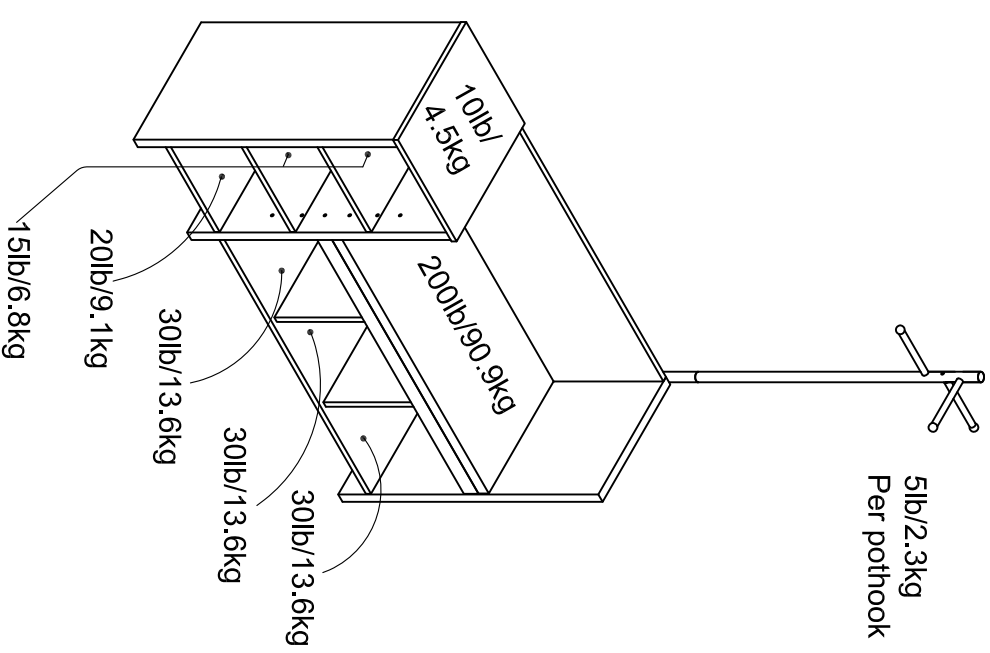

1590013COM,1590412COM,1590837COM,1590847COM Storage Bench With Coat Rack

Wood Breakdown:
Wood 96.8%,Steel 3.2%
Total storage: 10 cubic feet

Overall Product Size:
47.8" W x 16.65" D x 65.3" H
121.6cm W x 42.3cm D x 165.9cm H

Maximum Weight Capacities
Unit Weight: 84.92lbs. (38.6kg)