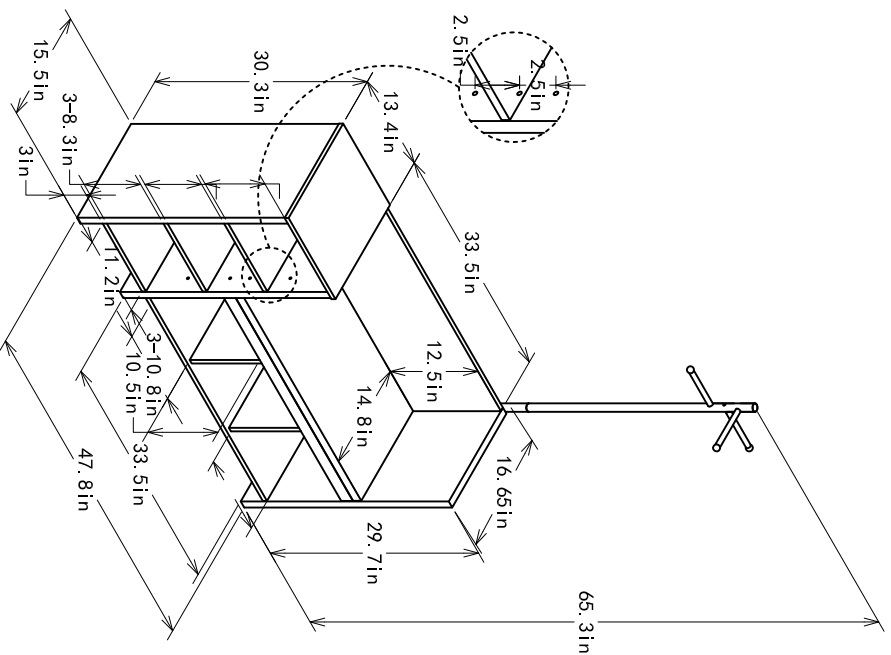

1590013COM,1590412COM,1590837COM,1590847COM Storage Bench With Coat Rack

Wood Breakdown:
Wood 96.8%,Steel 3.2%
Total storage: 10 cubic feet

Overall Product Size:
47.8" W x 16.65" D x 65.3" H
121.6cm W x 42.3cm D x 165.9cm H

Maximum Weight Capacities
Unit Weight: 84.92lbs. (38.6kg)